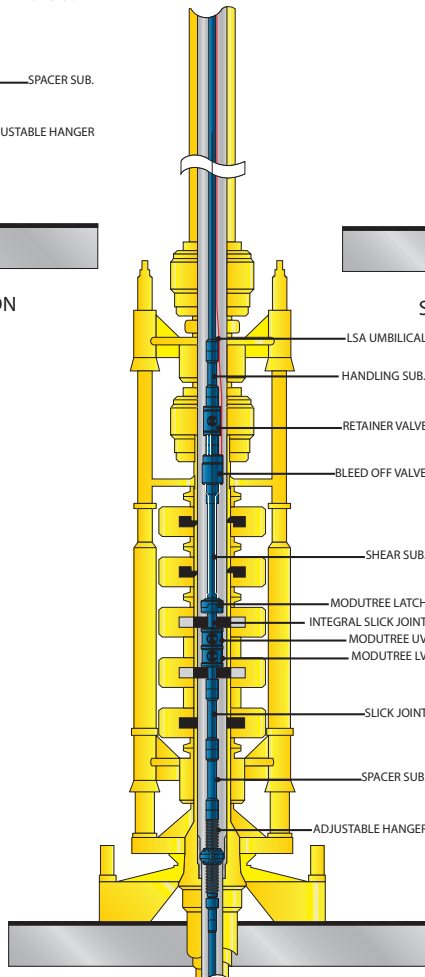

MODUtree™ LSA Configuration Options

STANDARD CONFIGURATION

SHORT VALVE CONFIGURATION

SHORT LATCH CONFIGURATION

COMPACT BOP CONFIGURATION