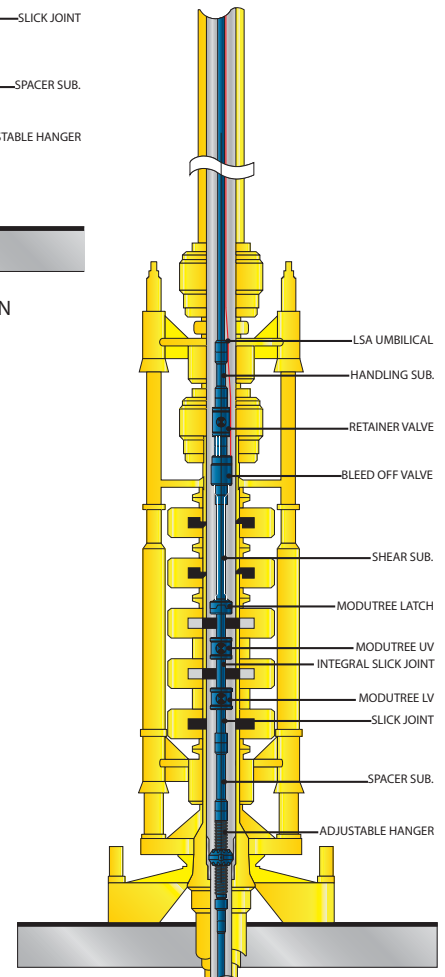

MODUtree™ LSA Configuration Options

STANDARD CONFIGURATION

SHORT VALVE CONFIGURATION

SHORT LATCH CONFIGURATION

COMPACT BOP CONFIGURATION