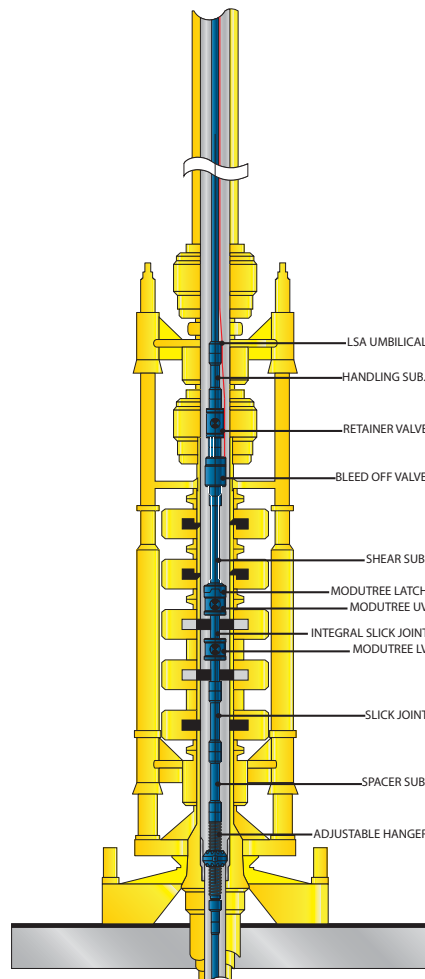

MODUtree™ LSA Configuration Options

STANDARD CONFIGURATION

SHORT VALVE CONFIGURATION

SHORT LATCH CONFIGURATION

COMPACT BOP CONFIGURATION