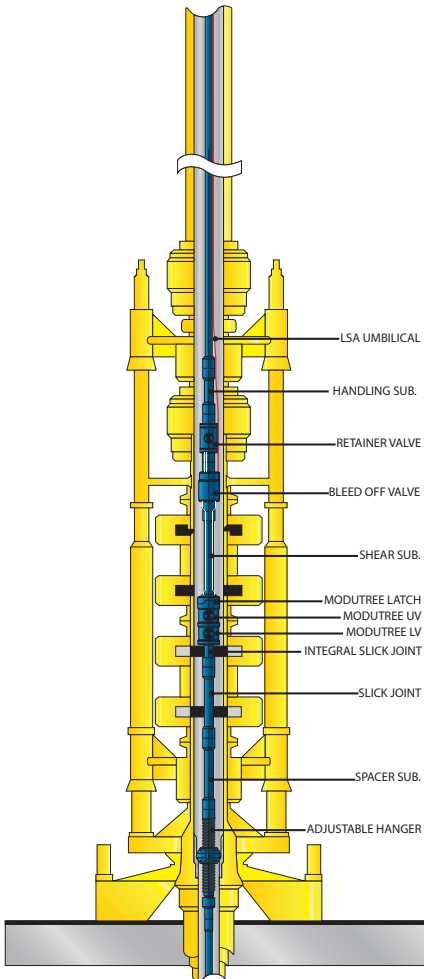

MODUtree™ LSA Configuration Options

STANDARD CONFIGURATION

SHORT VALVE CONFIGURATION

SHORT LATCH CONFIGURATION

COMPACT BOP CONFIGURATION